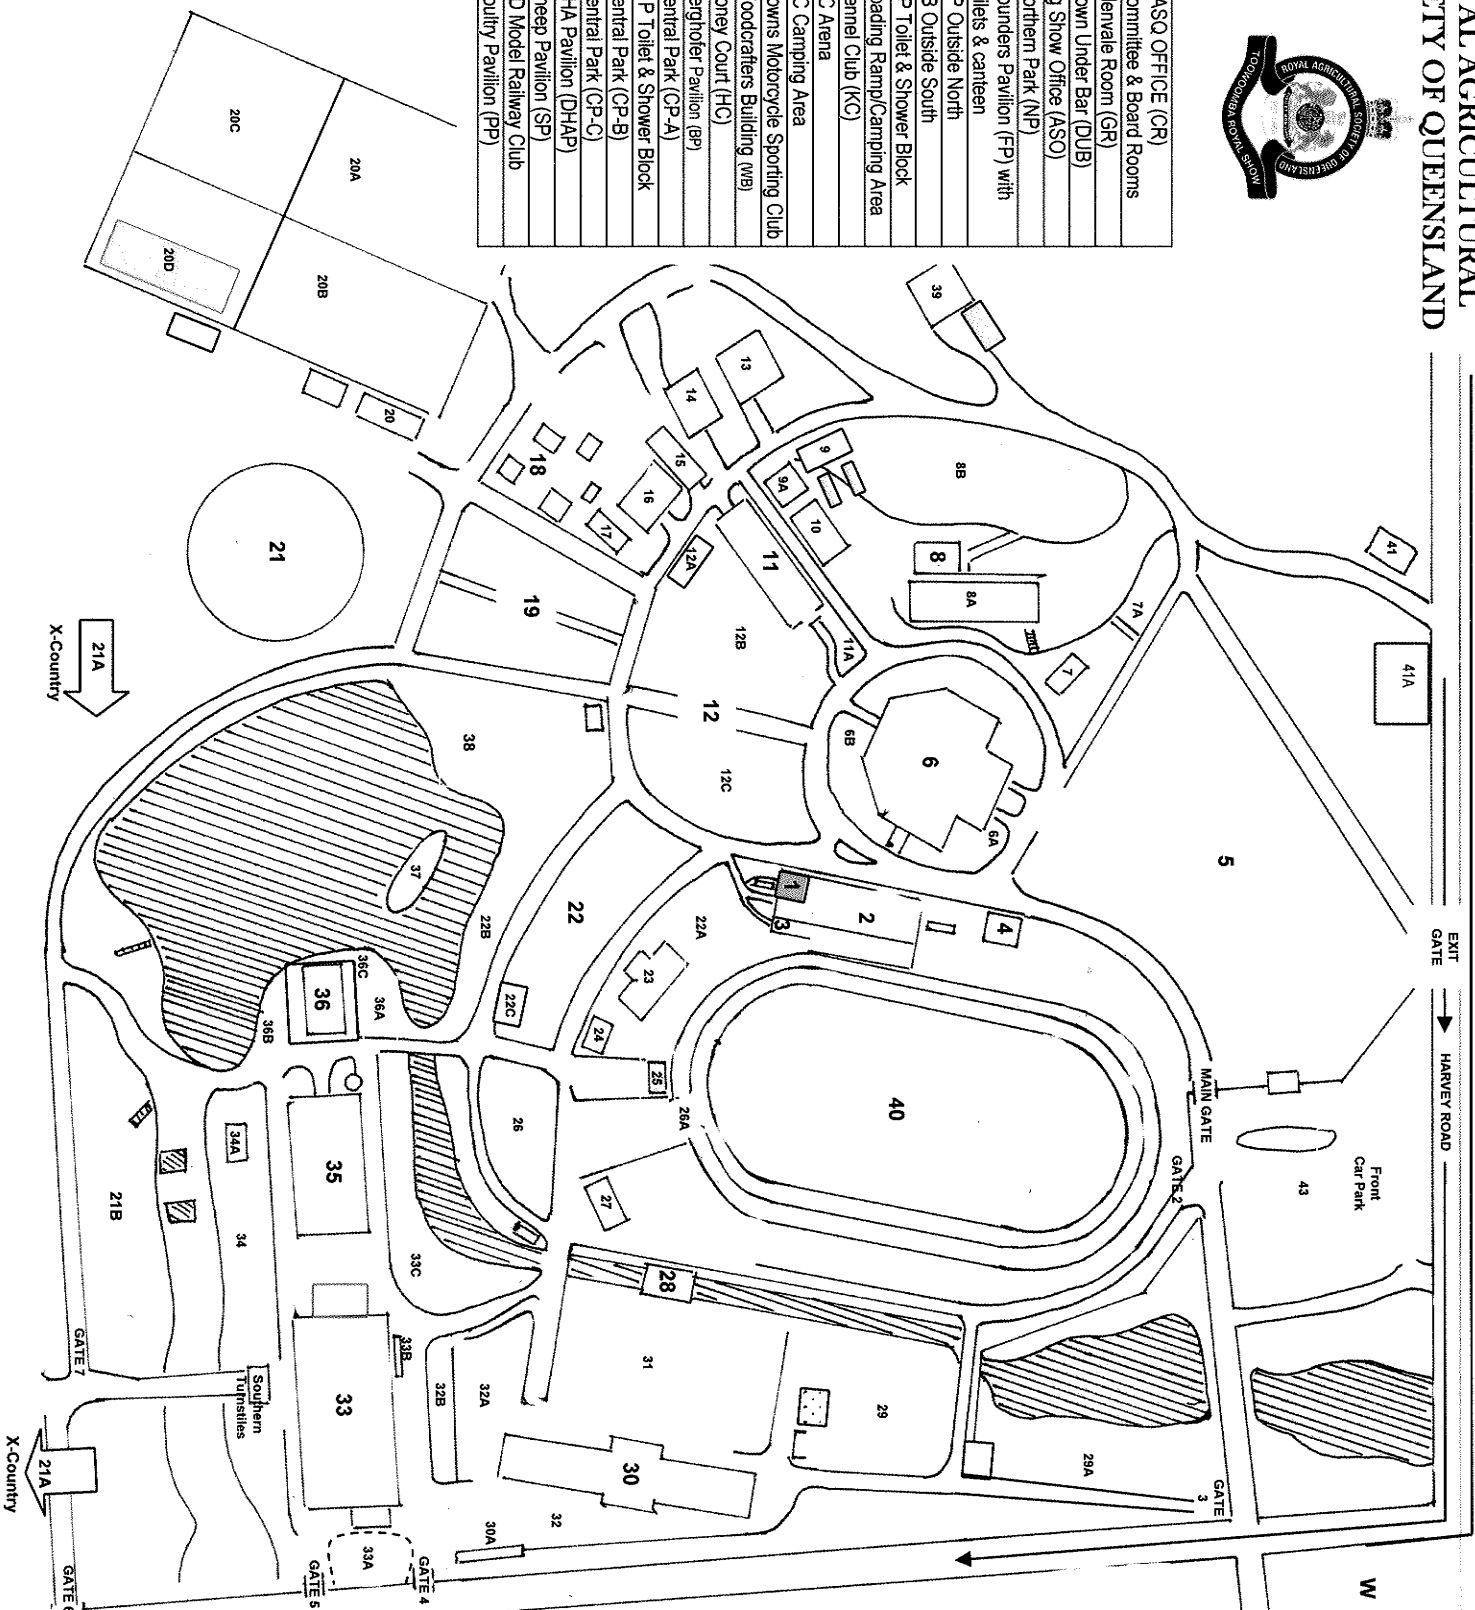

# ROYAL AGRICULTURAL SOCIETY OF QUEENSLAND

1	RASQ OFFICE (OR)
2	Committee & Board Rooms
3	Glennale Room (GR)
4	Down Under Bar (DUB)
5	Ag Show Office (ASO)
6	Northern Park (NP)
7	Founders Pavilion (FP) with toilets & panteen
8	FP Outside North
9	NP Toilet & Shower Block
10	Loading Ramp/Camping Area
11	Kennel Club (KC)
12	KC Arena
13	Downs Motorcycle Sporting Club
14	Woodcrafters Building (WB)
15	Honey Court (HC)
16	Benighofer Pavilion (BP)
17	Central Park (CP-A)
18	Central Park (CP-B)
19	Central Park (CP-C)
20	DHA Pavilion (DHAP)
21	Sheep Pavilion (SP)
22	DD Model Railway Club
23	Poultry Pavilion (PP)

17	Pigeon Club (PC)
18	Animal Nursery (AN)
19	Southern Park (SP)
20	TEA Club House (r-c-h)
20A	RASQ Members Car Park (MCP)
20B	Pony Club Arena (PCA)
20C	New Sand Arena
20D	Dressage Arena
21	Show-Jump Arena (SJA)
21A	X-Country Course (XCC)
21B	Storage/Camping Area
22	Village Green (VG)
22A	Village Green (VG-A)
22B	Village Green (VG-B)
22C	Caravan Dump Point
23	Homestead (GCS) includes Shower & Toilets
24	Garage World Shed (GWS)
25	Landmark Building (LMB)
26	Marshalling Area (MA)
26A	Entrance Main Arena
27	Ox Box (OB)
28	Moat House (MH) includes Toilets
29	East Road Camping Area (ERCA)
30	Cattle Pavilion (CP) + shower/toilets
30A	CP Loading Ramp
31	Dressage Park (DP)
32	Cattle Pavilion Parking (CPP)
32A	Cattle Pavilion Parking (CPP)
32B	IDA Northern Parking Area (NPA)
33	Indoor Arena (IDA)
33A	IDA Eastern Car Park
33B	IDA Toilets
33C	Middle-creek Camp Area (MCA)
34	South-creek Camp Area (SCA)
34A	SCA Toilets Only
35	M&S Shed (M&S)
36	Horse Selling Complex (HSC)
36A	HSC North-side Camping Area
36B	HSC South-side Camping Area
36C	Biosecurity Stable (A)
37	Lake
38	Wood-Chop Arena (WCA)
39	Work Shop (WS)
40	Main Arena (MA)
41	Cartmaker's House (CH)
41A	Biosecurity Stables (B)
43	Members Car Park